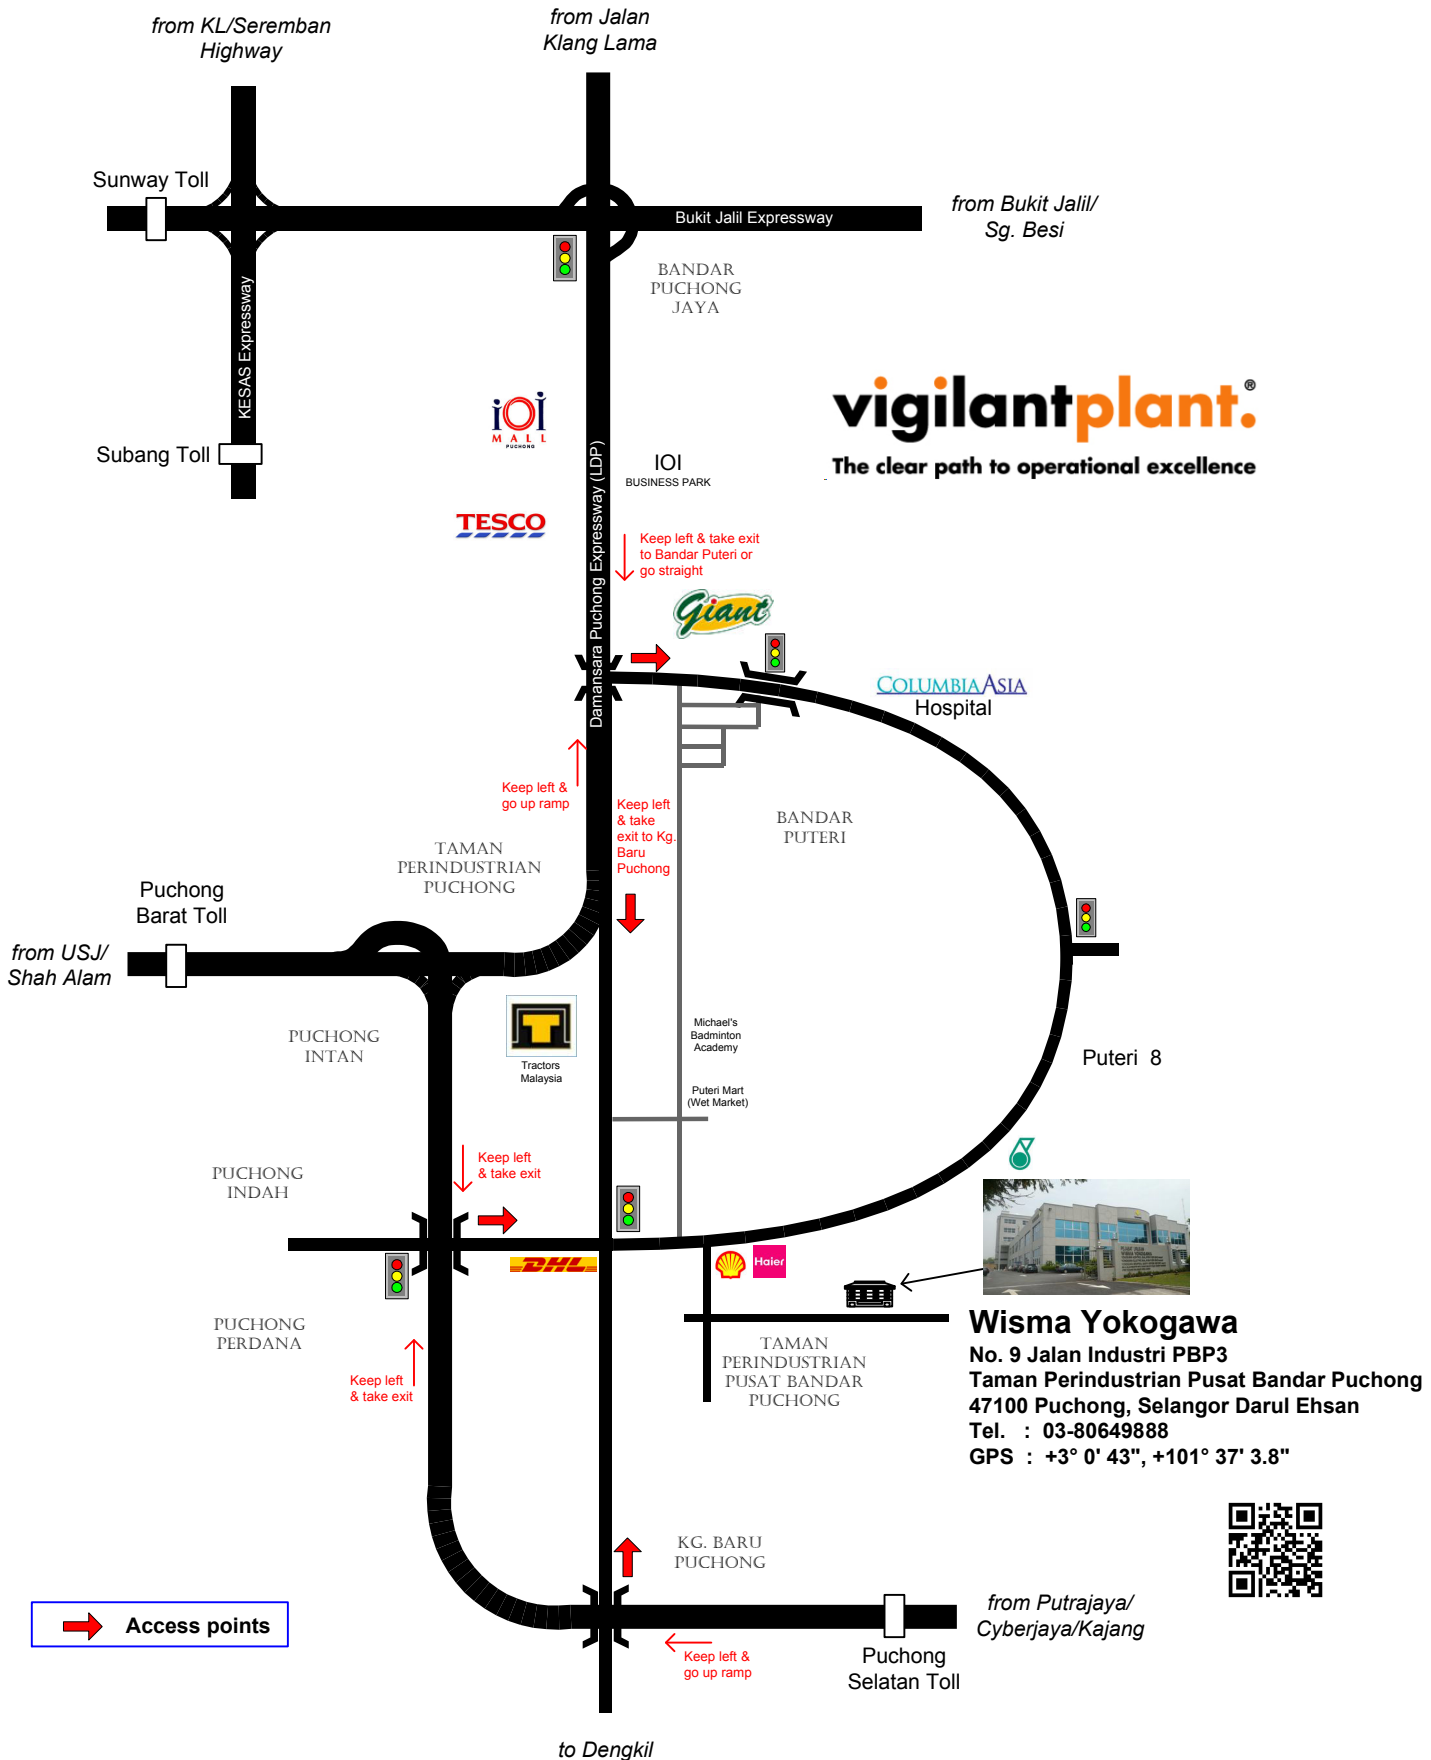

LOCATION MAP

Not drawn to scale

Last revision: 21 July 2011